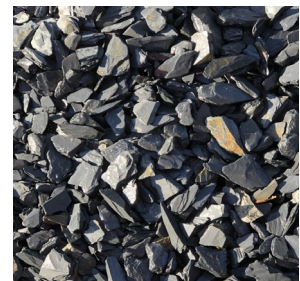

Description

40mm (50-30mm) and 20mm (30-10mm) sized natural slate chippings from our North Wales Quarries are available in Blue, Plum, Grey & Green. All colours are available dry with Blue and Plum available washed.

Testing information in relation to specific products and source of material is available upon request

Uses

Provide an attractive practical mulch for gardeners and landscapers.

Suitable for domestic and commercial applications including paths, driveways, flower beds & borders, rockeries, plant toppers, weed suppression, pond lining (wash prior to use), municipal car parks and footpaths, caravan parks, golf courses and cycle / forest tracks.

Key Features

- Save time – decorative aggregates tend to require much less maintenance than other garden landscaping products and can last for years
- Save money – decorative aggregates are actually a lot cheaper than many other landscaping products
- Flexibility – decorative aggregates can be used in a lot of different ways; paths, driveways, in flower beds, rockeries, fish ponds and as plant toppers
- Ability to create your own vision yourself
- The aggregates are hard wearing and colour fast
- Fish friendly (wash prior to use)
- Suitable for ponds and water features
- Environmentally friendly
- Low Carbon footprint with no air miles.
- Our bulk bags can be recycled as part of your normal recycling / at your local recycling centre.

Blue

Plum

Grey

Green